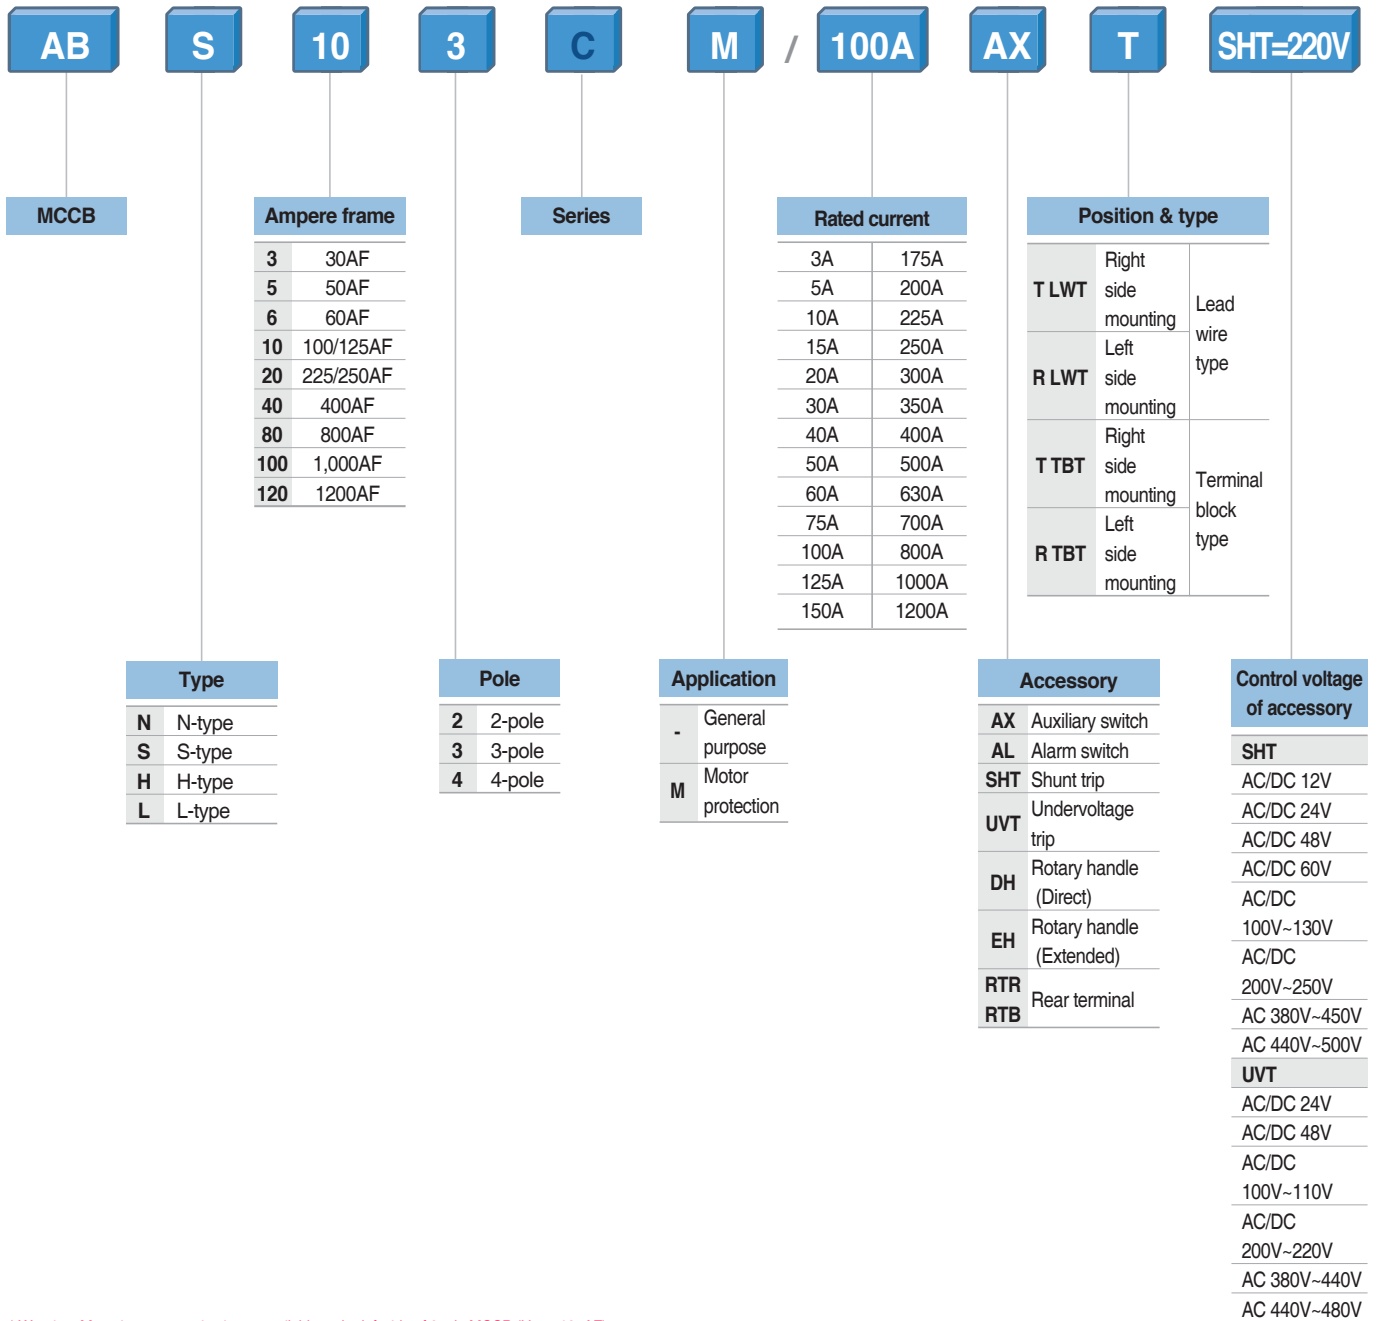

# Type numbering system

## MCCB

# ELCB

\* Warning: Mounting accessories is not available at the right side ELCB (Up to 250AF)